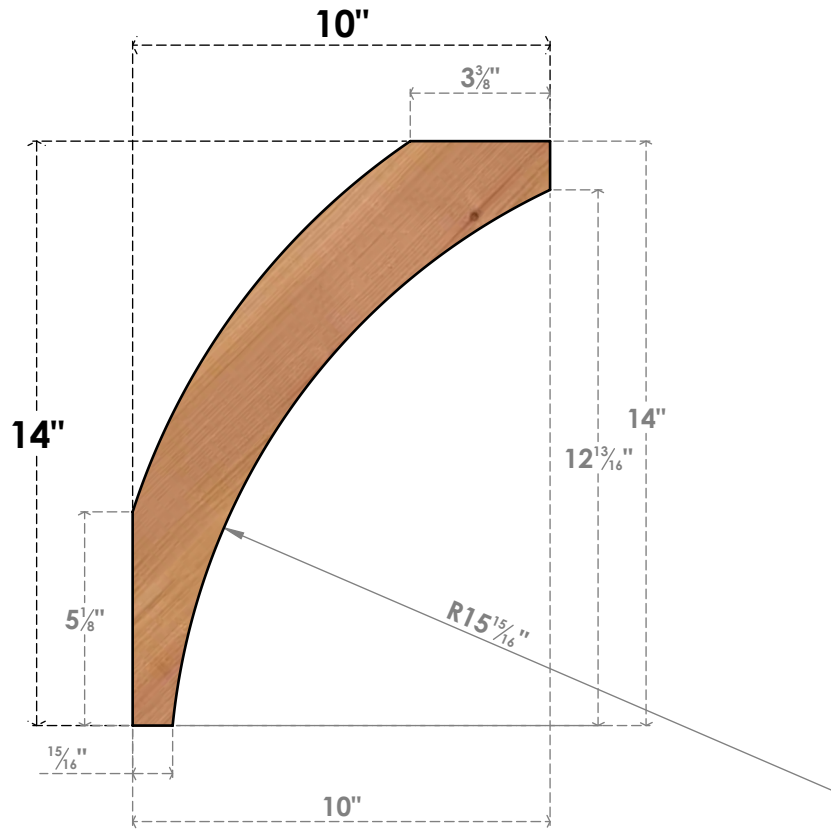

BRC06X10X14THR00SWR

5 1/2"W X 10"D X 14"H THORTON SMOOTH BRACE, WESTERN RED CEDAR

SIDE

FRONT

EKENA MILLWORK
 2300 WEST MAIN ST.
 CLARKSVILLE, TX 75426
 TOLL FREE: 866-607-0453
 WWW.EKENAMILLWORK.COM

NOTES

1. INSTALLATION TO BE COMPLETED IN ACCORDANCE WITH MANUFACTURER'S SPECIFICATIONS.
2. DRAWING MAY NOT BE TO SCALE
3. THIS DRAWING IS INTENDED FOR DESIGN AND PLANNING PURPOSES ONLY.
4. ALL INFORMATION CONTAINED HEREIN WAS CURRENT AT THE TIME OF DEVELOPMENT BUT MUST BE REVIEWED AND APPROVED BY THE PRODUCT MANUFACTURER TO BE CONSIDERED ACCURATE.
5. PRODUCTS ARE NOT KILN DRIED. THIS ITEM IS UNIQUE AND WILL CONTAIN THE NATURAL VARIATIONS THAT THE WOOD SPECIES OFFERS. THIS MAY RESULT IN VARIATIONS UP TO 1/4"